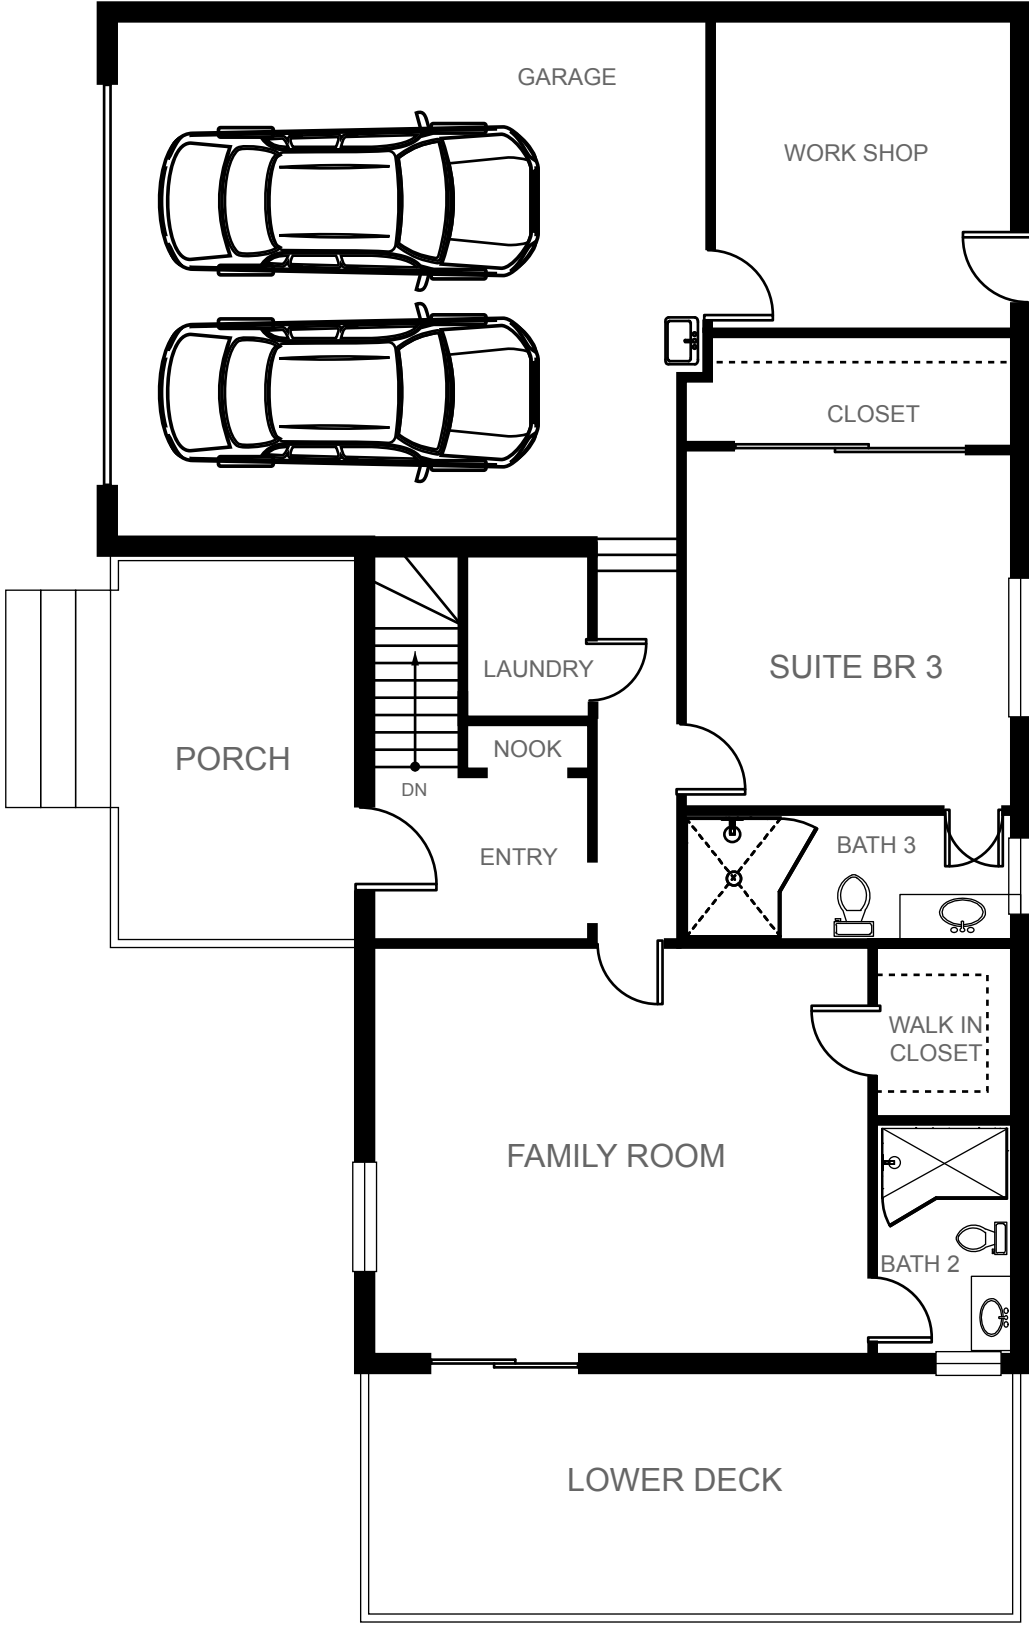

120 LAKEWOOD LN, TAHOE CITY, CA 96145

NOT TO SCALE

DOWNSTAIRS

UPSTAIRS

NOTE: FLOOR PLANS, SQUARE FOOTAGE, AND DIMENSIONS ARE APPROXIMATE AND NOT FOR CONSTRUCTION PURPOSES. PROSPECTIVE BUYERS SHOULD NOT RELY ON THESE PLANS, SQUARE FOOTAGE, AND DIMENSIONS IN MAKING THEIR PURCHASE DECISION AND SHOULD CAREFULLY VERIFY THE ABOVE ITEMS AND ALL OTHER INFORMATION HEREIN.