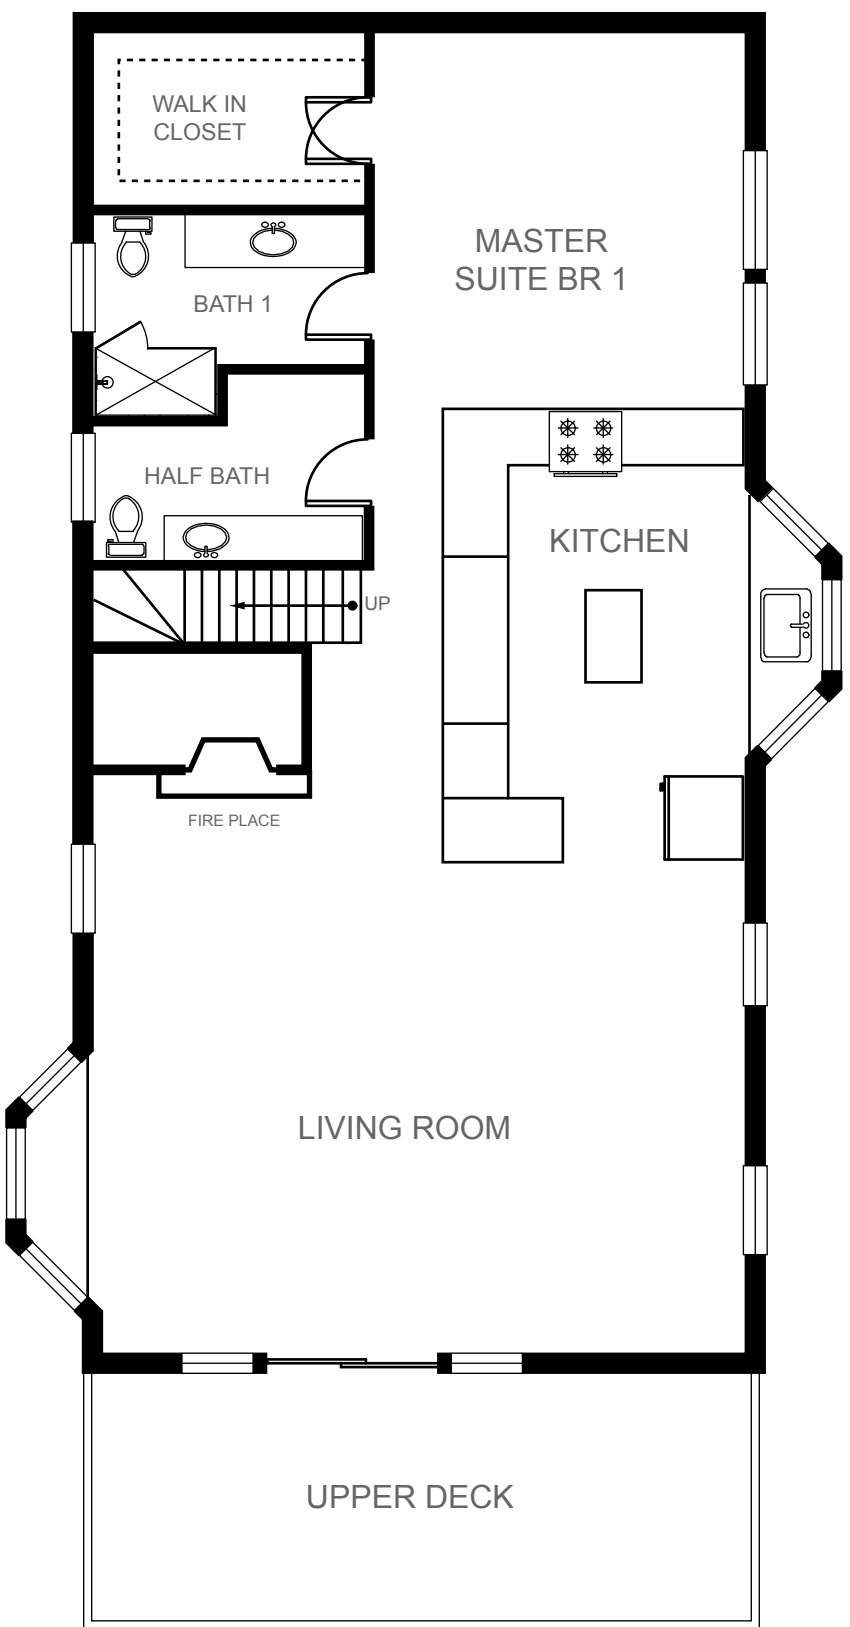

120 LAKEWOOD LN, TAHOE CITY, CA 96145

NOT TO SCALE

DOWNSTAIRS

UPSTAIRS

NOTE: FLOOR PLANS, SQUARE FOOTAGE, AND DIMENSIONS ARE APPROXIMATE AND NOT FOR CONSTRUCTION PURPOSES. PROSPECTIVE BUYERS SHOULD NOT RELY ON THESE PLANS, SQUARE FOOTAGE, AND DIMENSIONS IN MAKING THEIR PURCHASE DECISION AND SHOULD CAREFULLY VERIFY THE ABOVE ITEMS AND ALL OTHER INFORMATION HEREIN.